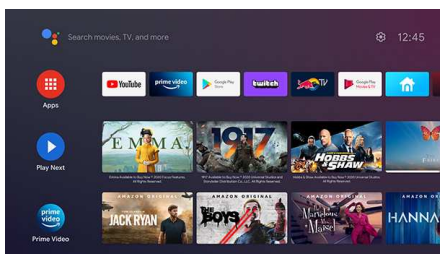

Built-in Android TV

Get the full Android TV experience thanks to the built-in Android TV dongle. All your favorite apps are there, Google Cast and more!