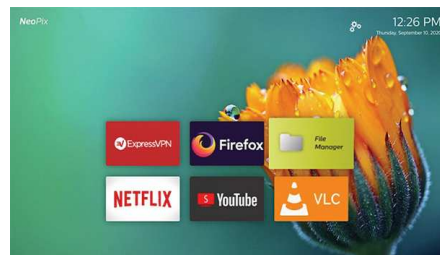

Smart Philips OS system

Integrated smart Philips OS with pre-loaded apps like YouTube, Netflix, Firefox and more! (more apps will be pushed via FOTA). The Dual Band Wi-Fi connectivity brings you the speed you need to stream all your content.